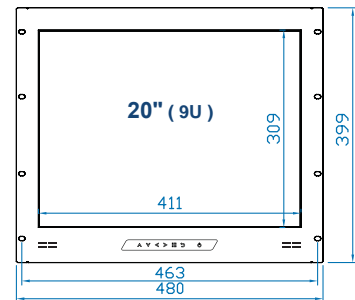

## Features

- 7U 17", 8U 19" 9U 20" rackmount LCD with HDMI / VGA input
- Ideal for CCTV security & industrial control
- 17" / 19" / 20" Touchscreen : Resistive
- 2 year warranty

## Dimensions

Model	17" TFT	19" TFT	20" TFT	
Max resolution	1280 x 1024	1280 x 1024	1600 x 1200	
Brightness (cd/m2)	250	250	300	
Backlight	LED	LED	CCFL	
Colors	16.7 M	16.7M	16.7M	
Contrast ratio (typ)	1000 : 1	1000 : 1	800 : 1	
Viewing angle (L/R/U/D)	85/85/80/80	85/85/80/80	89/89/89/89	
Active area (mm)	337.92H x 270.33V	376.32H x 270.33V	408H x 306V	
MTBF (hrs)	30,000	30,000	45000	
Signal input	VGA and HDMI	VGA and HDMI	VGA and HDMI	
Weight	Net	6.5 kgs (14 lbs)	7 kgs (15 lbs)	8.5 kgs (18.7 lbs)
	Gross	8.5 kgs (19 lbs)	9 kgs (20 lbs)	11 kgs (24.2 lbs)
Operating Temp	0 to 55°C Degree			
Storage Temp	-20 to 60°C Degree			
Relative humidity	5~90%, non-condensing			
Shock	10G acceleration (11 ms duration)			
Vibration	10~300Hz 0.5G RMS random vibration			
Regulatory	FCC, CE			
Input	Auto-sensing 100 to 240VAC, 50 / 60Hz			
Consumption	Max. 25 Watt Saving mode 4 Watt Standby 1Watt		Max. 48 Watt Saving mode 4 Watt Standby 1Watt	
Product Dimensions	480 x 54 x 310 mm / 18.9 x 2.1 x 12.2 inch	480 x 53 x 355 mm / 18.9 x 2.1 x 14 inch	480 x 64 x 399 mm / 18.9 x 2.5 x 15.7 inch	
Packing Dimensions	529 x 124 x 495 mm / 20.8 x 4.9 x 19.5 inch	529 x 124 x 495 mm / 20.8 x 4.9 x 19.5 inch	583 x 124 x 529 mm / 23 x 4.9 x 20.8 inch	