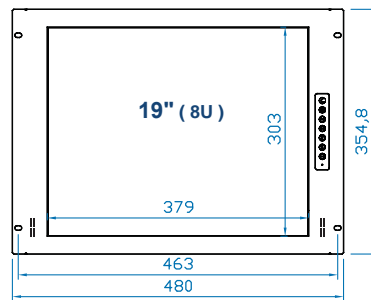

# Senses Rackmount Display

## Features

- 7U 17", 8U 19" 9U 20" rackmount LCD with HDMI / VGA input
- Ideal for CCTV security & industrial control
- 17" / 19" / 20" Touchscreen : Resistive
- 2 year warranty

## Dimensions

Model	17" TFT	19" TFT	20" TFT	
Max resolution	1280 x 1024	1280 x 1024	1600 x 1200	
Brightness (cd/m2)	250	250	300	
Backlight	LED	LED	CCFL	
Colors	16.7 M	16.7M	16.7M	
Contrast ratio (typ)	1000 : 1	1000 : 1	800 : 1	
Viewing angle (L/R/U/D)	85/85/80/80	85/85/80/80	89/89/89/89	
Active area (mm)	337.92H x 270.33V	376.32H x 270.33V	408H x 306V	
MTBF (hrs)	30,000	30,000	45000	
Signal input	VGA and HDMI	VGA and HDMI	VGA and HDMI	
Weight	Net	6.5 kgs (14 lbs)	7 kgs (15 lbs)	8.5 kgs (18.7 lbs)
	Gross	8.5 kgs (19 lbs)	9 kgs (20 lbs)	11 kgs (24.2 lbs)
Operating Temp	0 to 55°C Degree			
Storage Temp	-20 to 60°C Degree			
Relative humidity	5~90%, non-condensing			
Shock	10G acceleration (11 ms duration)			
Vibration	10~300Hz 0.5G RMS random vibration			
Regulatory	FCC, CE			
Input	Auto-sensing 100 to 240VAC, 50 / 60Hz			
Consumption	Max. 25 Watt Saving mode 4 Watt Standby 1Watt		Max. 48 Watt Saving mode 4 Watt Standby 1Watt	
Product Dimensions	480 x 54 x 310 mm / 18.9 x 2.1 x 12.2 inch	480 x 53 x 355 mm / 18.9 x 2.1 x 14 inch	480 x 64 x 399 mm / 18.9 x 2.5 x 15.7 inch	
Packing Dimensions	529 x 124 x 495 mm / 20.8 x 4.9 x 19.5 inch	529 x 124 x 495 mm / 20.8 x 4.9 x 19.5 inch	583 x 124 x 529 mm / 23 x 4.9 x 20.8 inch	