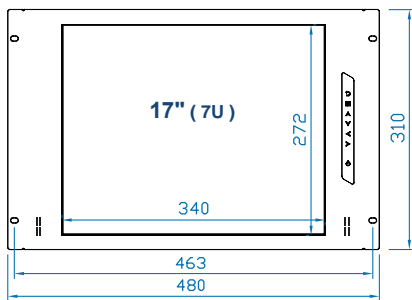

## Features

- 7U 17", 8U 19" 9U 20" rackmount LCD with HDMI / VGA input
- Ideal for CCTV security & industrial control
- 17" / 19" / 20" Touchscreen : Resistive
- 2 year warranty

## Dimensions

Model	17" TFT	19" TFT	20" TFT	
Max resolution	1280 x 1024	1280 x 1024	1600 x 1200	
Brightness (cd/m2)	250	250	300	
Backlight	LED	LED	CCFL	
Colors	16.7 M	16.7M	16.7M	
Contrast ratio (typ)	1000 : 1	1000 : 1	800 : 1	
Viewing angle (L/R/U/D)	85/85/80/80	85/85/80/80	89/89/89/89	
Active area (mm)	337.92H x 270.33V	376.32H x 270.33V	408H x 306V	
MTBF (hrs)	30,000	30,000	45000	
Signal input	VGA and HDMI	VGA and HDMI	VGA and HDMI	
Weight	Net	6.5 kgs (14 lbs)	7 kgs (15 lbs)	8.5 kgs (18.7 lbs)
	Gross	8.5 kgs (19 lbs)	9 kgs (20 lbs)	11 kgs (24.2 lbs)
Operating Temp	0 to 55°C Degree			
Storage Temp	-20 to 60°C Degree			
Relative humidity	5~90%, non-condensing			
Shock	10G acceleration (11 ms duration)			
Vibration	10~300Hz 0.5G RMS random vibration			
Regulatory	FCC, CE			
Input	Auto-sensing 100 to 240VAC, 50 / 60Hz			
Consumption	Max. 25 Watt Saving mode 4 Watt Standby 1Watt		Max. 48 Watt Saving mode 4 Watt Standby 1Watt	
Product Dimensions	480 x 54 x 310 mm / 18.9 x 2.1 x 12.2 inch	480 x 53 x 355 mm / 18.9 x 2.1 x 14 inch	480 x 64 x 399 mm / 18.9 x 2.5 x 15.7 inch	
Packing Dimensions	529 x 124 x 495 mm / 20.8 x 4.9 x 19.5 inch	529 x 124 x 495 mm / 20.8 x 4.9 x 19.5 inch	583 x 124 x 529 mm / 23 x 4.9 x 20.8 inch	