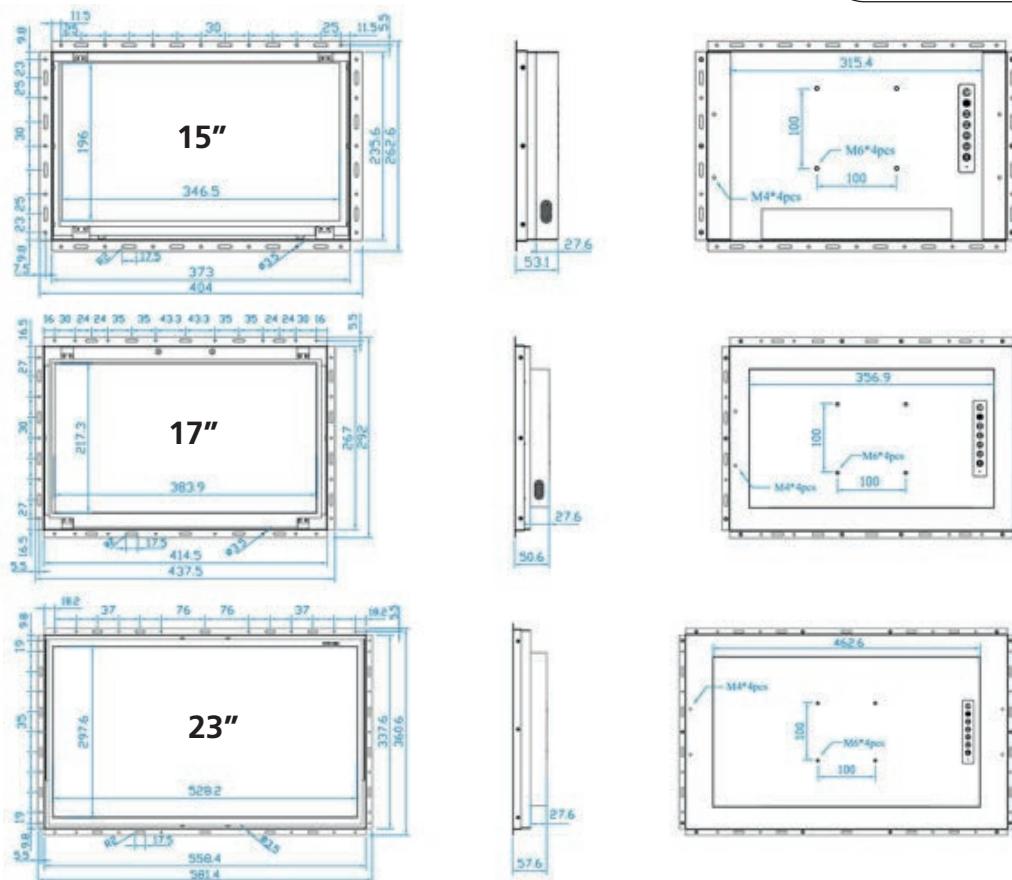

Senses Open frame 4K 15/17/23

Features

- True 4K resolution
- Ideal for CCTV security & industrial control
- 15", 17" & 23" screen size
- Optional DC input
- Optional Touch screen
- 2 year warranty

Dimensions

Model	15" 4K	17" 4K	23" 4K
Max. Resolution	3840 x 2160	3840 x 2160	3840 x 2160
Brightness (cd/m2)	300	400	310
Backlight	LED	LED	LED
Colors	16.7M, 8-bit	16.7M, 8-bit	1.07 Billion, 10-bit
Contrast ratio (typ)	800:1	1000:1	1000:1
Viewing angle (L/R/U/D)	89/89/89/89	89/89/89/89	89/89/89/89
Active area (mm)	344.448H x 193.752V	382.12H x 214.94V	527.04H x 296.46V
MTBF (hrs)	20000	20000	30000
Signal input	DP++, HDMI	DP++, HDMI	DP++, HDMI
Weight	Net	3.5 kg / 7.7 lb	6.7 kg / 14.7 lb
	Gross	6.1 kg / 13.4 lb	10.4 kg / 22.9 lb
Operating temperature	0 to 55°C		
Storage temperature	-20 to 60°C		
Relative humidity	5~90% non-condensing		
Shock	10G acceleration (11ms duration)		
Vibration	10~300Hz 0.5G RMS random vibration		
Regulatory	FCC & CE certified		
Input	auto-sensing 100 to 240 VAC, 50 / 60 Hz		
Consumption	screen on Max 24 W Power saving Max 9W Standby Max 2W	screen on Max 29 W Power saving Max 9W Standby Max 2W	screen on Max 45 W Power saving Max 9W Standby Max 2W
Product dimensions (mm)	404 x 53.1 x 262.6	437.9 x 51.9 x 292	581.4 x 57.6 x 360.6
Packing Dimensions (mm)	615 x 113 x 523	615 x 113 x 523	659 x 117 x 640