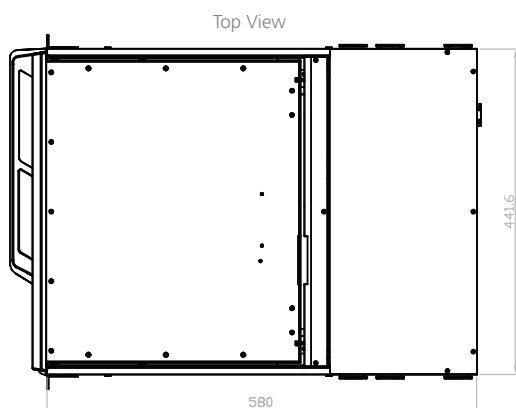

## Features

Key features:-

- 1U 17" widescreen LCD console drawer with DVI-D
- Support Full HD with 1080p resolution
- 104-key keyboard with touchpad or trackball
- New enhanced aesthetics with moulded front handle
- Front USB port for device access (USB hub KVM)
- 2 post rack mounting available
- 12-port DVI-D, USB & Audio KVM

## Dimensions

Unit : mm

### Console

LCD Panel	Size (diagonal): 17.3" widescreen TFT Max resolution: 1920 x 1080 Brightness (cd/m <sup>2</sup> ): 400 Backlight: LED Colours: 16.7 M, 8-bit Contrast ratio (typ): 600 : 1 Viewing angle (H/V): 160° x 140° Active area (mm): 382 x 215 MTBF (hrs): 50,000 Signal input: VGA, DVI-D	Regulatory	Safety: FCC & CE certified Environmental: RoHS2 & REACH compliant
Casing Colour	Black (RAL 9005)	Power	Input: Auto-sensing 100 to 240VAC, 50 / 60Hz Consumption: Max. 48 Watt, Standby 5 Watt
Weight	Net: 11.6kgs (25.5lbs) Gross: 17.5kgs (38.5lbs)	Environmental	Operating: 0 to 50°C Storage: -5 to 60°C Relative humidity: 5~90%, non-condensing Shock: 10G acceleration (11ms duration) Vibration: 5~500Hz 1G RMS random vibration
Dimensions (W x D x H)	Product: 441.6 x 580 x 44 mm (17.4 x 22.8 x 1.73 in) Packing: 590 x 808 x 140 mm (23.2 x 31.8 x 5.5 in)		